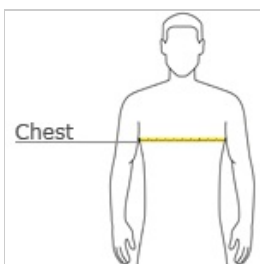

The North Face® Canyon Flats Fleece Hooded Jacket. NF0A3LHH

Climbing, biking or hiking in cool weather isn't a problem in this durable, smooth-faced fleece hoodie crafted for warmth.

- 243 g/m2 100% polyester fleece
- Smooth-faced fleece with a brushed interior for comfort
- Vislon center front zipper
- Concealed-zip right chest pocket with welding detail
- Raglan sleeves for extra mobility
- Secure-zip hand pockets
- Contrast, high-density The North Face logo heat transfer on left sleeve

front

back

BENEFITS

BREATHABLE: Mid-weight fabrics that help regulate body temperature. **

CARE INSTRUCTIONS

Machine wash separately on delicate cycle in warm water. Secure and close all zippers, and hook and loop closures before wash. Turn garment inside out. Do not use bleach or softeners. Tumble dry low heat or for best results line dry. Do not iron or dry clean.

HOW TO MEASURE

CHEST

With arms down at sides, measure around the upper body, under arms and over the fullest part of the chest.

SIZE CHART

	S	M	L	XL	2XL	3XL
Age (mos)	35-37	38-40	41-43	44-46	47-49	50-53

COLOR INFORMATION